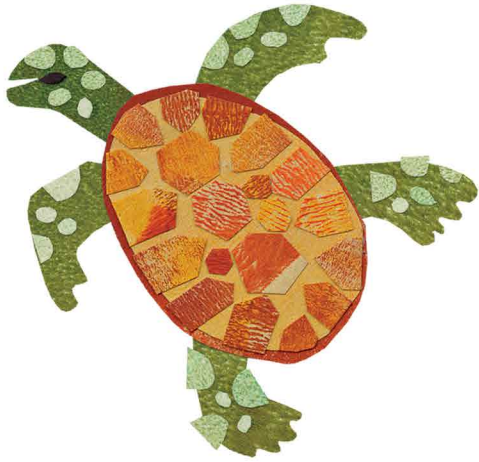

# Make your own turtle

'I swim with turtles, jellies and rays.  
The ocean floor is a colourful maze.'

Love from Australia

Use a black pen to  
draw the eye.

You will need:  
scissors, glue  
and an adult to help  
with the tricky bits.

Try doodling some patterns on top of these pieces of shell.